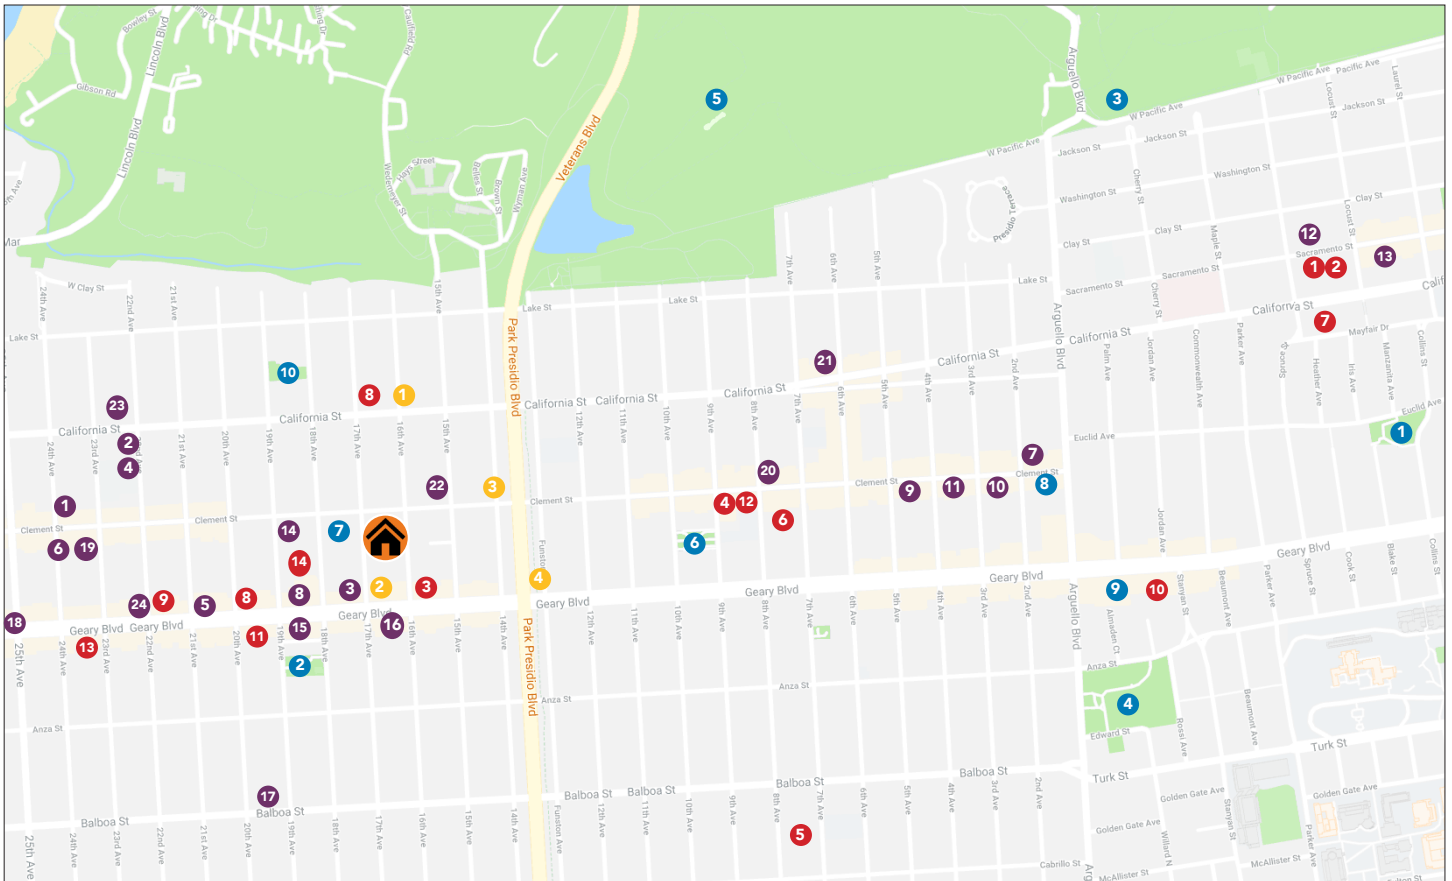

352 17TH AVENUE

NEIGHBORHOOD AMENITIES

RESTAURANT & COFFEE

1. PPQ Dungeness Island
2. Pizzetta 211
3. Hong Kong Lounge
4. Pearl
5. Dragon BeauX
6. Fiorella
7. Eats
8. Gordo Taqueria
9. Burma Superstar
10. B*Star Bar
11. Wako Japanese
12. Spruce
13. Sociale
14. Tia Margarita
15. Starbuck's
16. Peet's
17. Han il Kwan
18. Trad'r Sams
19. Violets
20. Richmond Republic Draught House
21. Nourish Café
22. Breadbelly
23. Angelina's
24. Amara

RECREATIONAL & FITNESS

1. Laurel Hill Playground
2. Argonne Playground
3. Julius Kahn Park
4. Rossi Playground & Pool
5. The Presidio / Presidio Golf Course
6. Richmond Library
7. Richmond District YMCA
8. Live Fit Gym
9. Telegraph CrossFit
10. Richmond Playground

TRANSPORTATION

1. 1-California
2. 38-Geary
3. 2-Clement
4. Shuttle Buses: Apple, Yahoo, Google

GROCERIES & ERRANDS

1. Cal-Mart Super Market
2. Bryan's Grocery
3. Walgreens
4. New May Wah Super Market
5. Safeway
6. Smart & Final
7. Laurel Village
8. USPS
9. UPS
10. FedEx
11. Chase
12. Bank of America
13. First Republic Bank
14. Sterling Bank & Trust